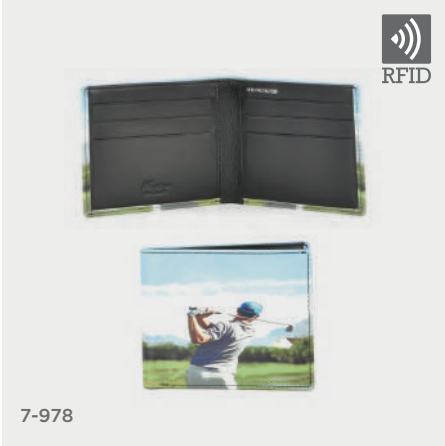

retro

Code	W x H (mm)
7-978	110 x 90
7-979	90 x 100
7-980	110 x 90
7-981	110 x 90
7-982	110 x 90
7-983	110 x 90
7-984	110 x 90
7-985	110 x 90
7-986	110 x 90
7-987	110 x 90