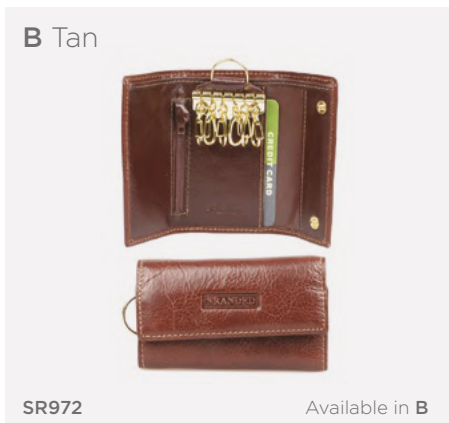

Available in B | E | H | S | T

D Purple

TP1N

Available in
B | D | E | H
K | S | T | W

branded

Code	W x H (mm)
SR913	180 x 100
SR982	150 x 100
SR004	185 x 100
SR930	140 x 80
SR006	115 x 85
SR917	80 x 100
SR012	180 x 120
SR951	100 x 70
SR011	160 x 90
SR972	60 x 110
P142A	90 x 80
P143	80 x 70